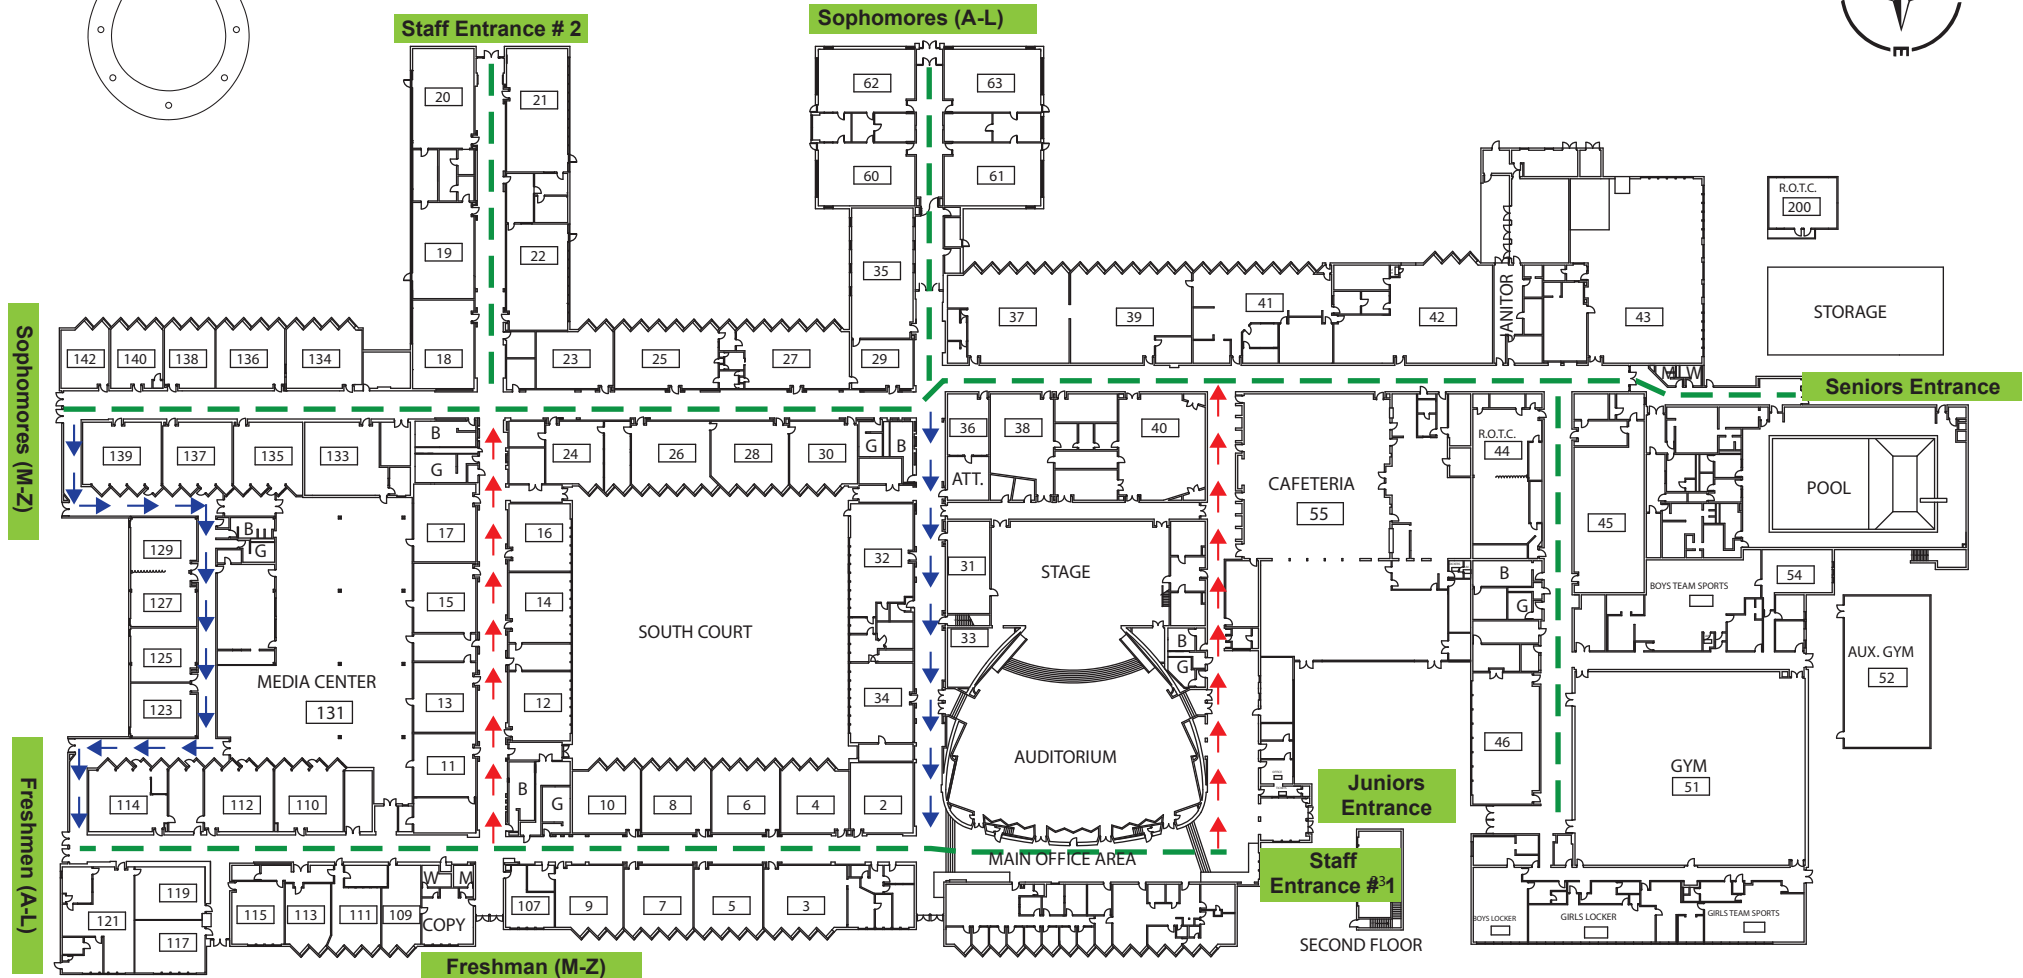

PUEBLO SOUTH HIGH SCHOOL

Staff Entrances

1. Main front Doors (door #1, #2)
2. Old Science wing (door #11)

Entrances for Students

1. Main front Doors **JUNIORS** (door #1, #2)
2. Pool Doors **SENIORS** (door #7)
3. New Science **SOPHOMORES (A-L)** (door #10)
4. Wildwood West **SOPHOMORES (M-Z)** (door #12, #13)
5. Wildwood East **FRESHMEN (A-L)** (door #16)
6. Faculty Lounge Hall **FRESHMEN (M-Z)** (door #19)

Hallway Traffic

- 2 Way Traffic North/South
- Front Hallway
- Back Hallway

Hallway Traffic

- 1 Way Traffic East/West
- Snake Hall (West to East)
- Math Hall (East to West)
- Art Hall (West to East)
- Commons Hall (East to West)