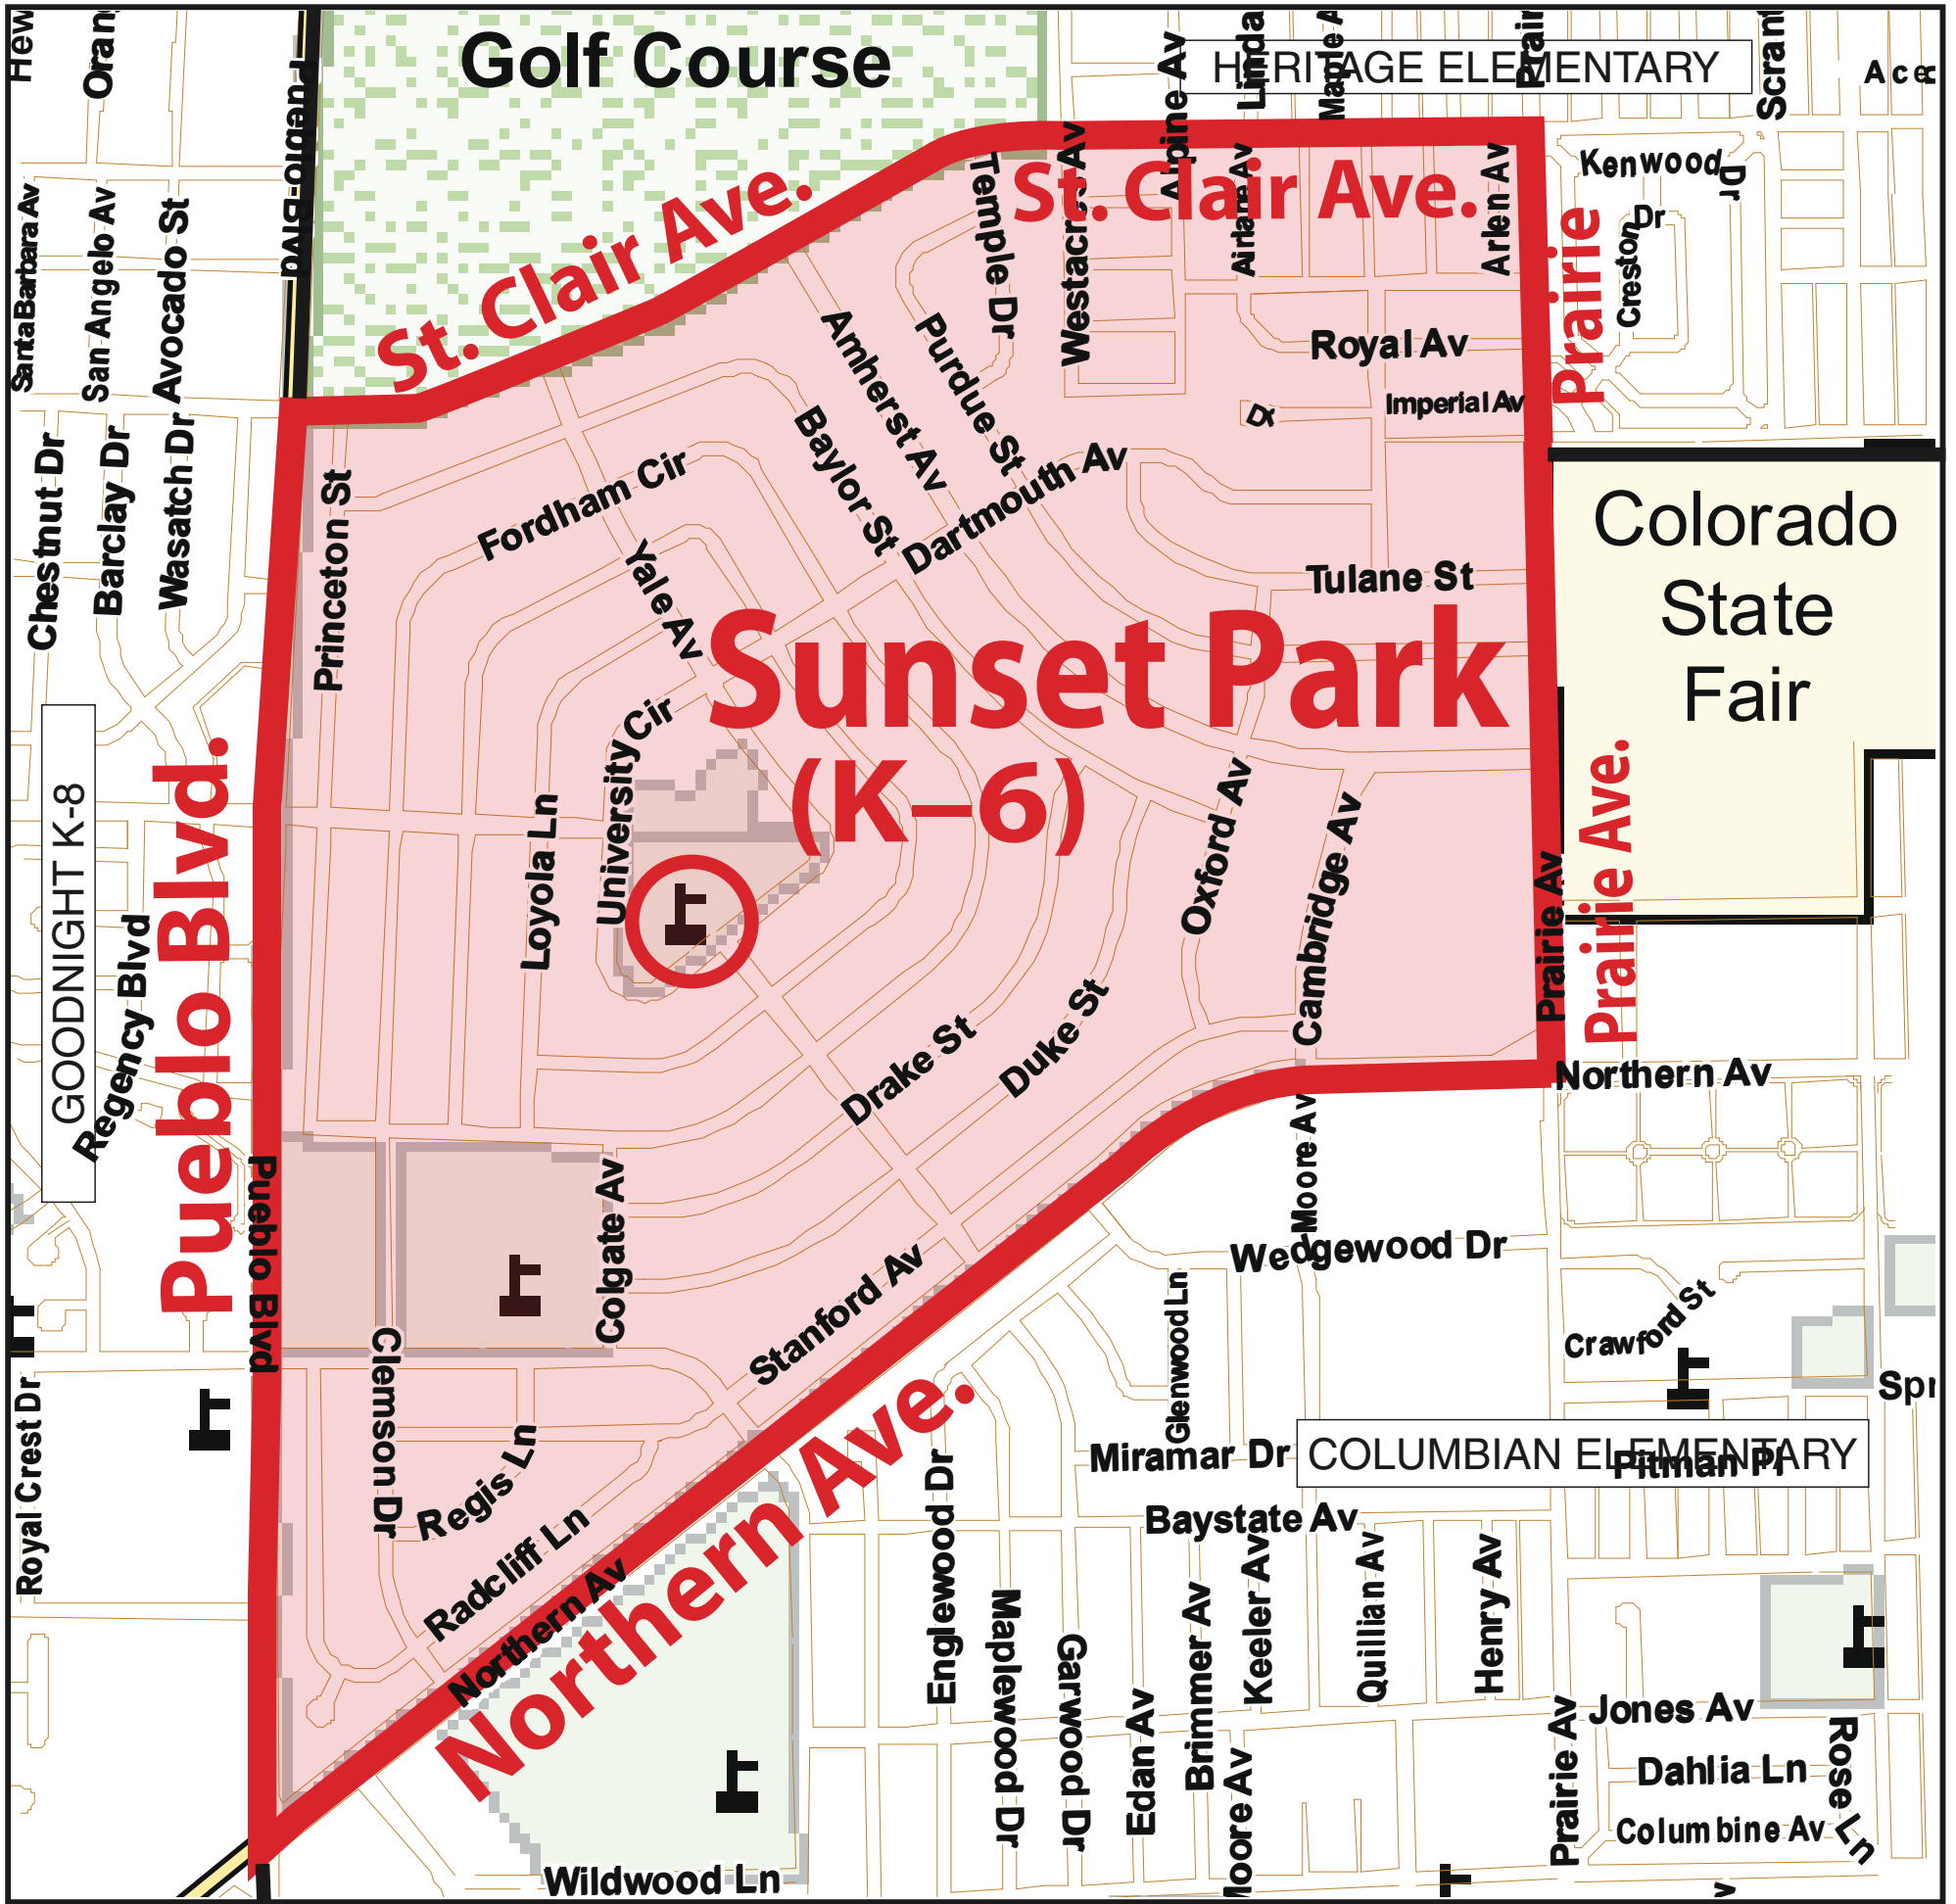

Sunset Park Elementary School Boundaries

current as of June 2012

City of Pueblo
GIS City Map
December, 2006

LEGEND	
	City Limits
	Lakes and Rivers
	I-25
	Railroads
	Schools
	Public Golf Courses
	Parks and Open Space

SUNSET PARK ELEMENTARY SCHOOL BOUNDARIES DESCRIPTION

Unless other wise specified, all boundary lines refer to an imaginary line down the middle of the street.

Beginning at the intersection of Prairie Avenue and St. Clair Avenue; south on Prairie Avenue to Northern Avenue; west on Northern Avenue to Pueblo Boulevard; north on Pueblo Boulevard to St. Clair Avenue; east on St. Clair to Prairie Avenue.