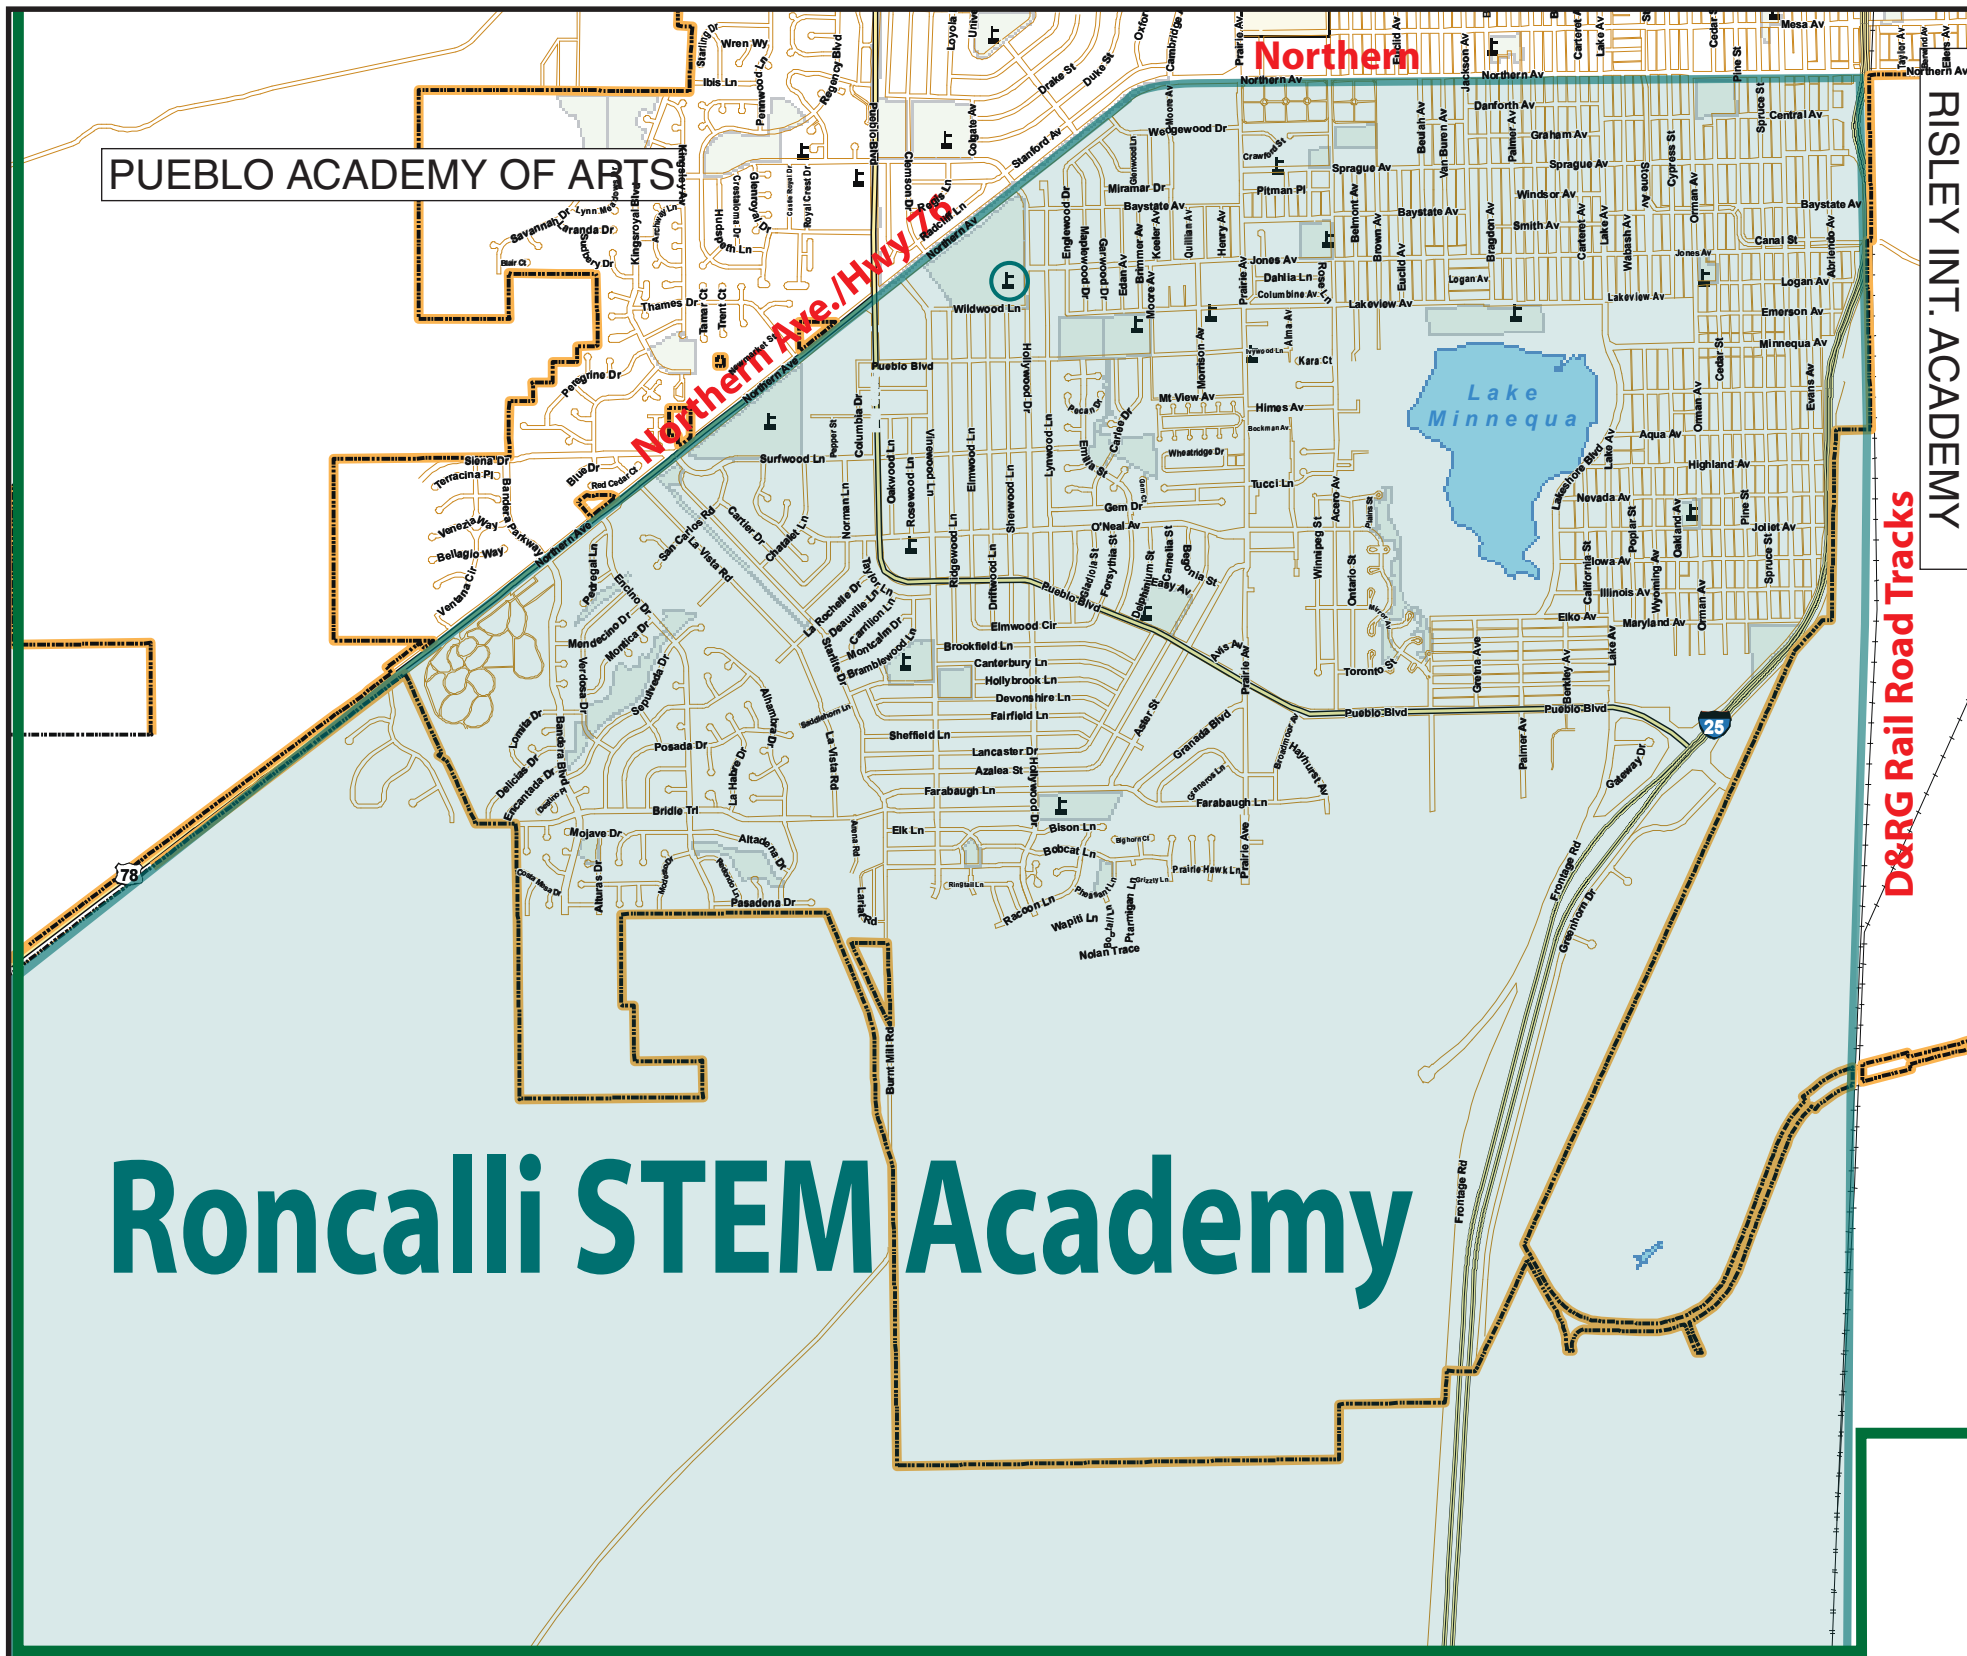

Roncalli STEM Academy Boundaries

current as of July 2013

Outer district boundary (green line) shown is approximate, not exact.

<p>City of Pueblo GIS City Map December, 2006</p> <p><small>This map is for informational purposes only, and carries no guarantee of accuracy. Data provided herein was derived from varying sources with varying levels of accuracy. The City of Pueblo disclaims all responsibility for the accuracy or completeness of information contained herein. To purchase an official Corporate Map, contact the City of Pueblo Public Works department.</small></p>	<p>LEGEND</p> <ul style="list-style-type: none"> City Limits Lakes and Rivers I-25 Railroads 	<ul style="list-style-type: none"> Schools Public Golf Courses Parks and Open Space 	
	<p>Roncalli STEM Academy</p>		

RONCALLI STEM ACADEMY BOUNDARIES DESCRIPTION

Unless other wise specified, all boundary lines refer to an imaginary line down the middle of the street.

Starting at a point of the western boundaries that intersects Hwy 76/Northern Ave. Easterly on Northern Ave. to a point that intersects the D&RG Railroad. South along the D&RG Railroad to a point that intersects the Southern Pueblo City Schools boundary. West on southern boundary to a point that intersects the western boundary of Pueblo City Schools. As Northern Ave being the dividing line, the southern sections being Roncalli STEM Academy's boundary.