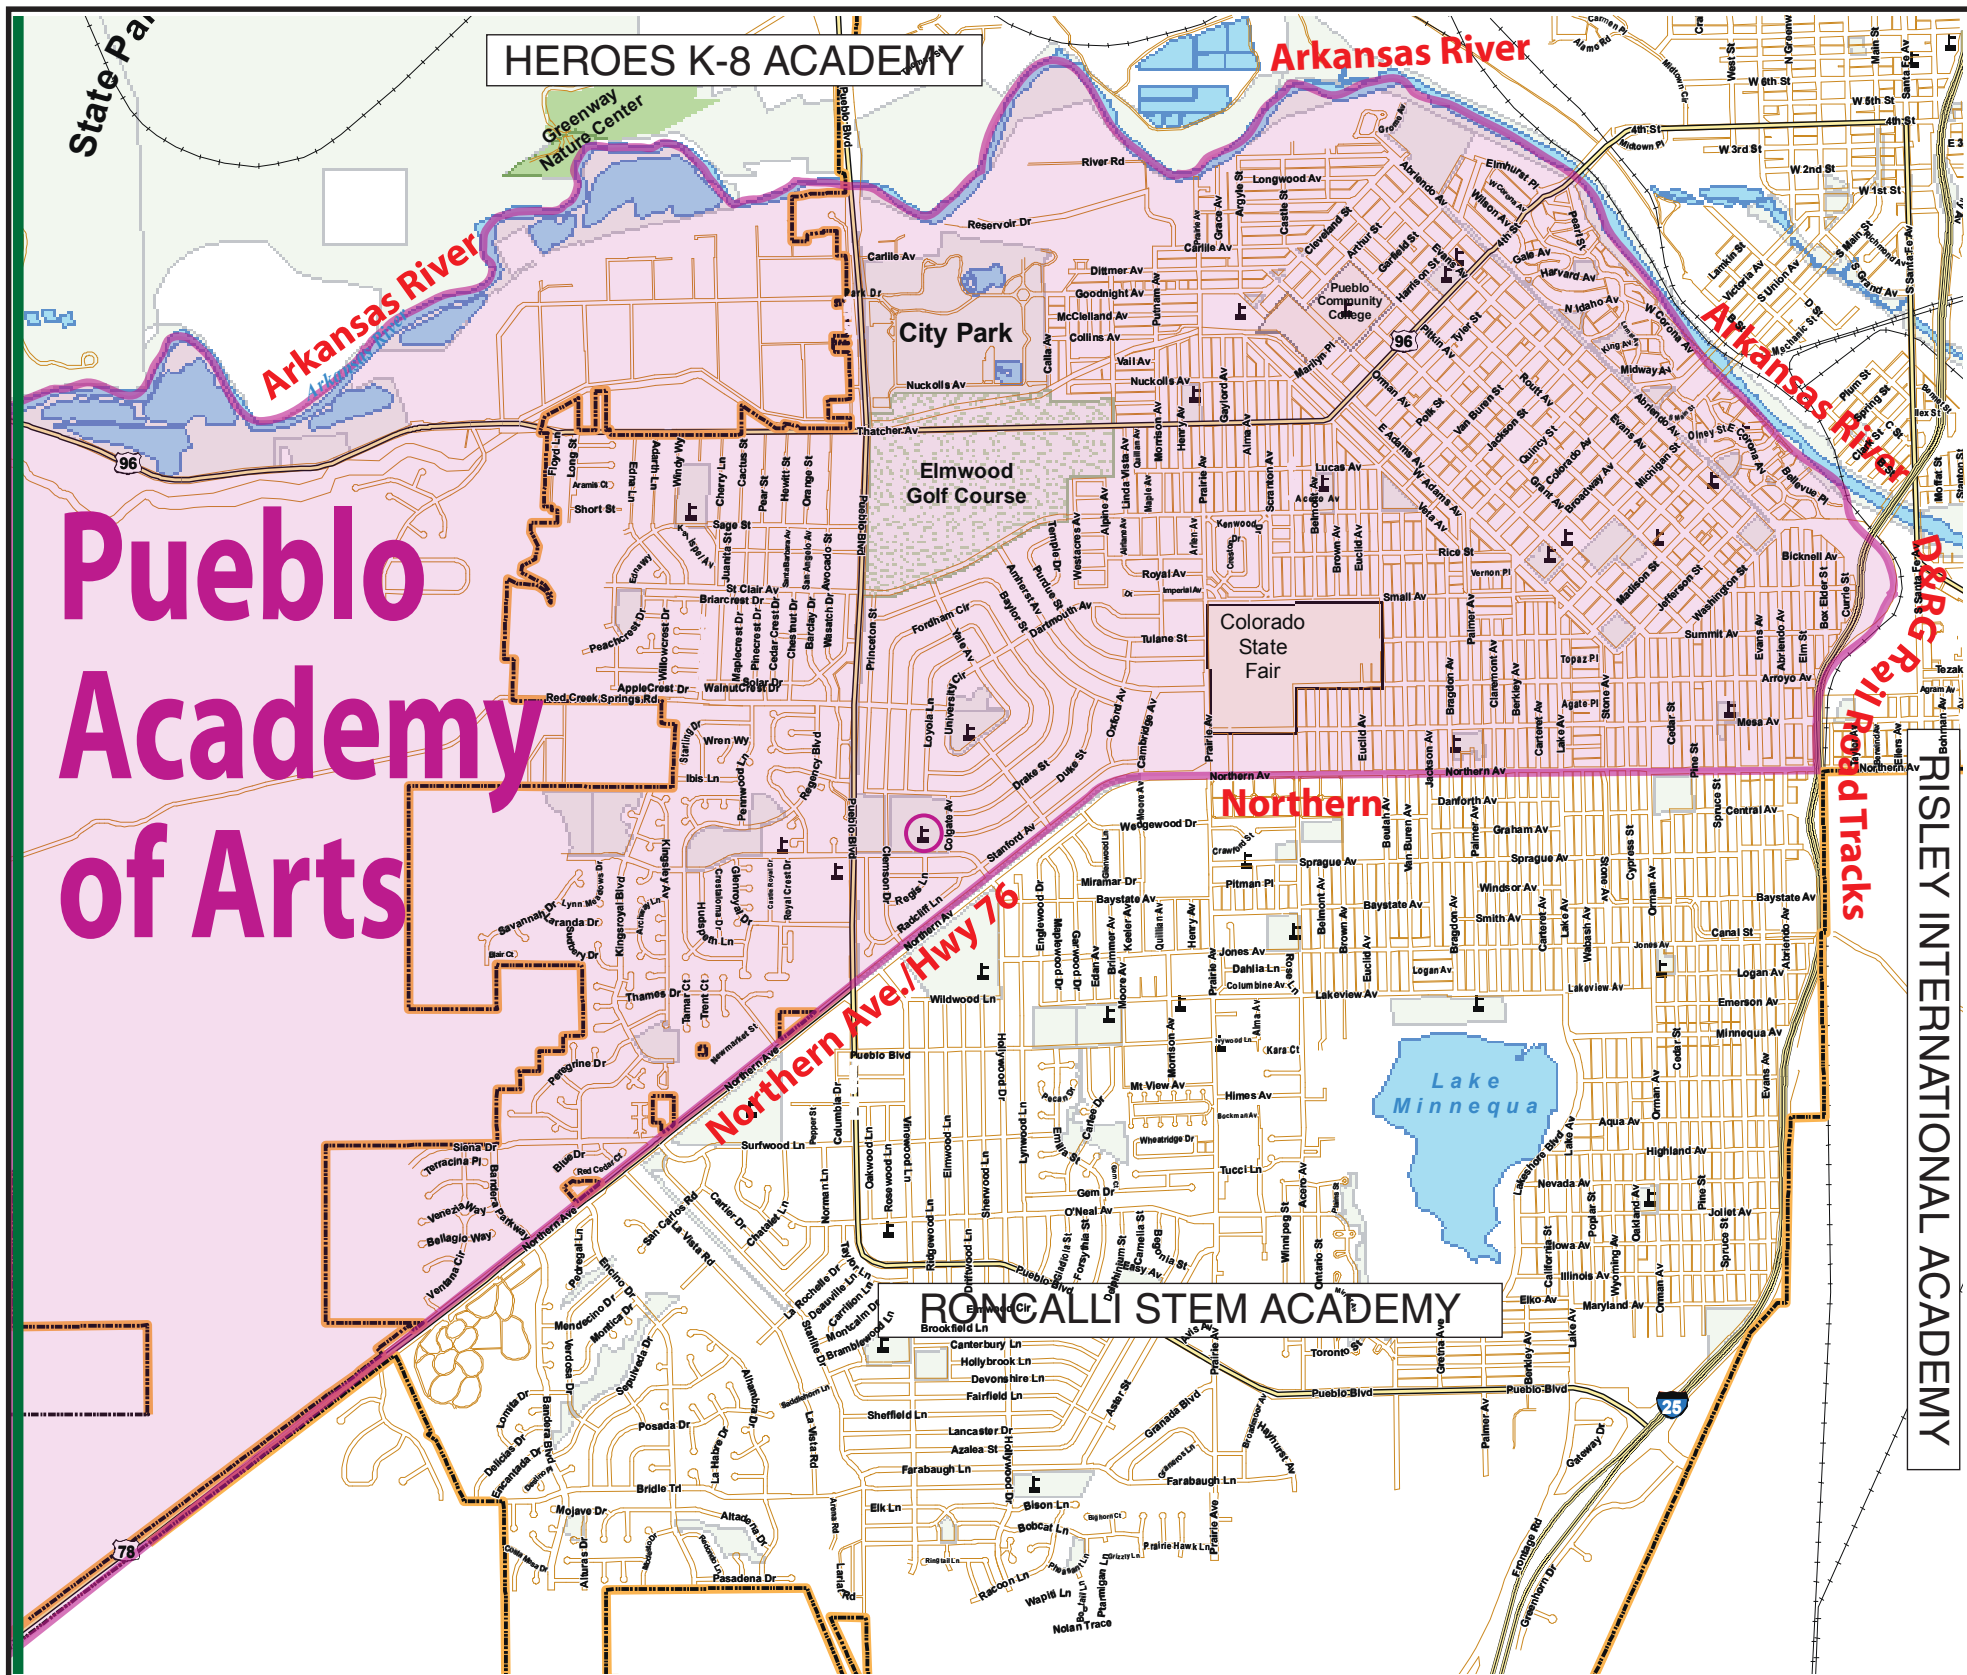

PUEBLO CITY SCHOOLS

Pueblo Academy of Arts Boundaries

current as of July 2013

Outer district boundary (green line) shown is approximate, not exact.

City of Pueblo
GIS City Map
December, 2006

This map is for informational purposes only and carries no guarantee of accuracy. Data provided herein was derived from varying sources with varying levels of accuracy. The City of Pueblo disclaims all responsibility for the accuracy or completeness of information contained herein. To purchase an official Corporate Map, contact the City of Pueblo Public Works department.

LEGEND

- City Limits
- Lakes and Rivers
- I-25
- Railroads
- Schools
- Public Golf Courses
- Parks and Open Space

PUEBLO ACADEMY OF ARTS BOUNDARIES DESCRIPTION

Unless other wise specified, all boundary lines refer to an imaginary line down the middle of the street.

Starting at a point of Pueblo City School's west boundary and the south bank of the Arkansas River easterly of the south bank of the Arkansas River to a point that intersects the D&RG Railroad tracks. South along the D&RG Railroad tracks to a point that intersects Northern Ave. West on Northern Ave. to a point that intersects Pueblo City School's western boundary. As Northern Ave being the dividing line, the Northern sections being Pueblo Academy of Arts boundaries.